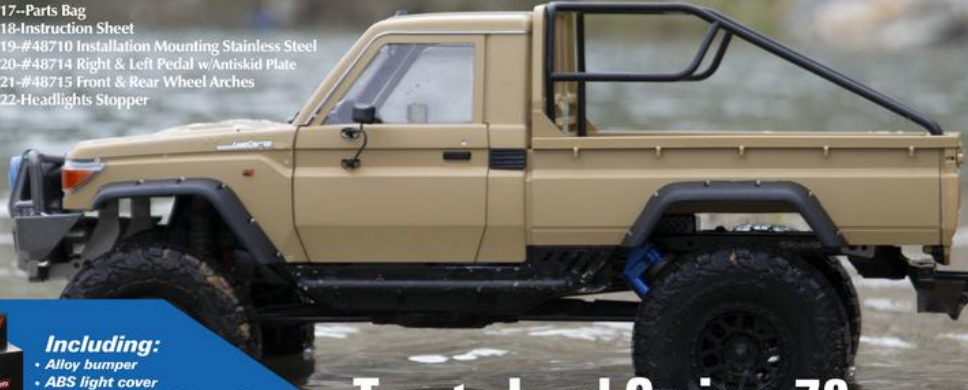

Fit for Traxxas TRX-4 Chassis

Wheel arches cutted already (Long wheelbase 323mm, Width 225-230mm)

Hard Plastic:

- 1-Truck Cab
  - 2-Truck Bed
  - 3-Truck Bed Sides
  - 4-Air Intake
  - 5-Wing mirror; Interior mirror w/metal installation parts; Silver mirror decal for both mirrors
  - 6-Steering Wheel
  - 7-Wiper; Door grill (right&left)
  - 8-Chromed light bucket: Front/rear light bucket; Turn light bucket; Foglight bucket
  - 9-Chromed Radiator Grill (top & bottom)
  - 10-Chromed Oilcan / Doorknob / Antenna / Car badge
2. Polycarbonate (lexan):
- 11-PC Transparent Window Windshield
  - 12-PC Dashboard (right&left)
  - 13-PC Painted Light Lenses (hard polycarbonate)
  - 14-Dashboard Decal Sheet
  - 15-Body Decal Sheet
  - 16-Gilt Decorative Decal Sheet
  - 17--Parts Bag
  - 18-Instruction Sheet
  - 19-#48710 Installation Mounting Stainless Steel
  - 20-#48714 Right & Left Pedal w/Antiskid Plate
  - 21-#48715 Front & Rear Wheel Arches
  - 22-Headlights Stopper

Including:

- Alloy bumper
- ABS light cover
- ABS light bucket (chromed)
- PC headlight lenses (2 x clear, 2 x blue)
- LED unit set (6 LEDs, recommend KB48688 LED control box II)
- Decorative decal
- Antenna
- Installation parts
- Instruction manual

Toyota Land Cruiser 70 Hard Body Kit Matte military desert (painted)

EXCLUSIVE PARTS

1/10 Alloy Bumper w/LED Upgrade Sets

Bumper Connecting Parts (Metal)

Battery Holder Stainless Steel (Rear battery)

WWW.KILLERBODYRC.COM

KILLERBODY RC MODELS